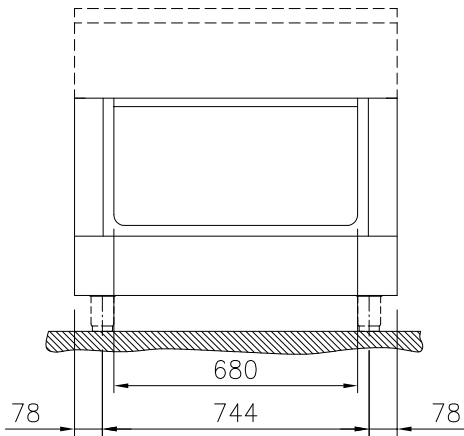

APPROVAL: \_\_\_\_\_

Experience the Excellence  
[www.electroluxprofessional.com](http://www.electroluxprofessional.com)

Front

Side

Top

**Key Information:**

External dimensions, Width:	
588216 (MA1ADA1000)	900 mm
External dimensions, Depth:	800 mm
External dimensions, Height:	550 mm
Cupboard Cavity Dimensions (width):	680 mm
Cupboard Cavity Dimensions (height):	330 mm
Cupboard Cavity Dimensions (depth):	740 mm
Net weight:	23 kg

### Optional Accessories

- Stainless steel side panel (12mm), 800x800mm, freestanding PNC 912508
- Stainless steel front kicking strip, 900mm width PNC 912599
- Stainless steel side kicking strips left and right, freestanding, 800mm width PNC 912619
- Stainless steel side kicking strips left and right, wall mounted, 800mm width PNC 912622
- Stainless steel side kicking strips left and right, back-to-back, 1600mm width PNC 912625
- Stainless steel plinth, against wall, 900mm width PNC 912807
- Stainless steel plinth, freestanding, 900mm width PNC 912826
- Stainless steel panel (12mm) 800x800mm, against wall, left side PNC 913094
- Stainless steel panel (12mm) 800x800mm, flush-fitting, against wall, right side PNC 913098
- Back panel, 900x550mm, for bases and units, one-side operated PNC 913183
- Stainless steel side panel, left, h=800 PNC 913216
- Stainless steel side panel, right, h=800 PNC 913217
- - NOT TRANSLATED - PNC 913235
- - NOT TRANSLATED - PNC 913257
- - NOT TRANSLATED - PNC 913264
- - NOT TRANSLATED - PNC 913266
- - NOT TRANSLATED - PNC 913273
- - NOT TRANSLATED - PNC 913274
- - NOT TRANSLATED - PNC 913283
- - NOT TRANSLATED - PNC 913669
- - NOT TRANSLATED - PNC 913685