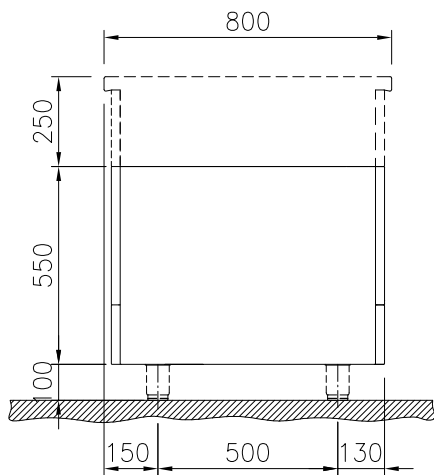

APPROVAL: \_\_\_\_\_

Experience the Excellence  
[www.electroluxprofessional.com](http://www.electroluxprofessional.com)

Front

Side

Top

**Key Information:**

External dimensions, Width:	
588216 (MA1ADA1000)	900 mm
External dimensions, Depth:	800 mm
External dimensions, Height:	550 mm
Cupboard Cavity Dimensions (width):	680 mm
Cupboard Cavity Dimensions (height):	330 mm
Cupboard Cavity Dimensions (depth):	740 mm
Net weight:	23 kg

### Optional Accessories

- Stainless steel side panel (12mm), 800x800mm, freestanding PNC 912508
- Stainless steel front kicking strip, 900mm width PNC 912599
- Stainless steel side kicking strips left and right, freestanding, 800mm width PNC 912619
- Stainless steel side kicking strips left and right, wall mounted, 800mm width PNC 912622
- Stainless steel side kicking strips left and right, back-to-back, 1600mm width PNC 912625
- Stainless steel plinth, against wall, 900mm width PNC 912807
- Stainless steel plinth, freestanding, 900mm width PNC 912826
- Stainless steel panel (12mm) 800x800mm, against wall, left side PNC 913094
- Stainless steel panel (12mm) 800x800mm, flush-fitting, against wall, right side PNC 913098
- Back panel, 900x550mm, for bases and units, one-side operated PNC 913183
- Stainless steel side panel, left, h=800 PNC 913216
- Stainless steel side panel, right, h=800 PNC 913217
- - NOT TRANSLATED - PNC 913235
- - NOT TRANSLATED - PNC 913257
- - NOT TRANSLATED - PNC 913264
- - NOT TRANSLATED - PNC 913266
- - NOT TRANSLATED - PNC 913273
- - NOT TRANSLATED - PNC 913274
- - NOT TRANSLATED - PNC 913283
- - NOT TRANSLATED - PNC 913669
- - NOT TRANSLATED - PNC 913685