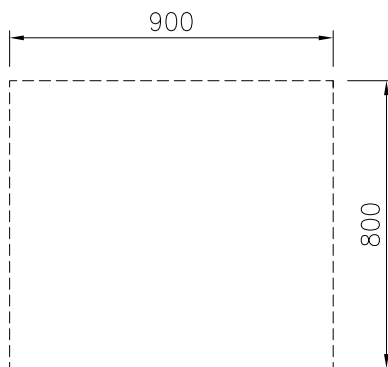

APPROVAL: \_\_\_\_\_

Experience the Excellence  
[www.electroluxprofessional.com](http://www.electroluxprofessional.com)

Front

Side

Top

**Key Information:**

External dimensions, Width:	
588216 (MA1ADA1000)	900 mm
External dimensions, Depth:	800 mm
External dimensions, Height:	550 mm
Cupboard Cavity Dimensions (width):	680 mm
Cupboard Cavity Dimensions (height):	330 mm
Cupboard Cavity Dimensions (depth):	740 mm
Net weight:	23 kg

### Optional Accessories

- Stainless steel side panel (12mm), 800x800mm, freestanding PNC 912508
- Stainless steel front kicking strip, 900mm width PNC 912599
- Stainless steel side kicking strips left and right, freestanding, 800mm width PNC 912619
- Stainless steel side kicking strips left and right, wall mounted, 800mm width PNC 912622
- Stainless steel side kicking strips left and right, back-to-back, 1600mm width PNC 912625
- Stainless steel plinth, against wall, 900mm width PNC 912807
- Stainless steel plinth, freestanding, 900mm width PNC 912826
- Stainless steel panel (12mm) 800x800mm, against wall, left side PNC 913094
- Stainless steel panel (12mm) 800x800mm, flush-fitting, against wall, right side PNC 913098
- Back panel, 900x550mm, for bases and units, one-side operated PNC 913183
- Stainless steel side panel, left, h=800 PNC 913216
- Stainless steel side panel, right, h=800 PNC 913217
- - NOT TRANSLATED - PNC 913235
- - NOT TRANSLATED - PNC 913257
- - NOT TRANSLATED - PNC 913264
- - NOT TRANSLATED - PNC 913266
- - NOT TRANSLATED - PNC 913273
- - NOT TRANSLATED - PNC 913274
- - NOT TRANSLATED - PNC 913283
- - NOT TRANSLATED - PNC 913669
- - NOT TRANSLATED - PNC 913685